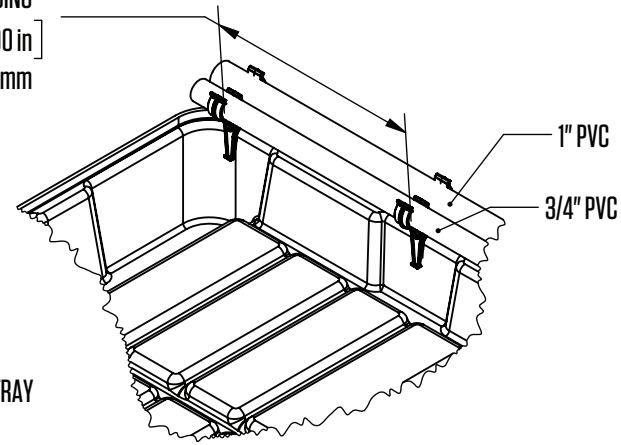

RECOMMEND
1 HEADER LOCK
PER GUTTER TRAY

GUTTER TRAY

RECOMMENDED
SPACING
[11.00 in]
279.4 mm

RACK TRAY

RECOMMENDED
SPACING
[8.7 in]
220.1 mm

ORIGINAL GROW (OG) TRAY

RECOMMENDED
SPACING
[10.75 in]
273.1 mm

LOW TIDE (LT)

BOTANICARE HEADER LOCK			
HGC PART #	HGC707010	COLOR	Black
MATERIAL	ABS	WEIGHT	0.04 lbs
COMPATIBLE BENCHES	Compatible with Original Grow Trays, Gutter Trays, Low Tide Trays, and Rack Trays. (Not compatible with Mobile Rack Trays) Visit botanicare.com/benching to learn more about Botanicare Benching Systems		