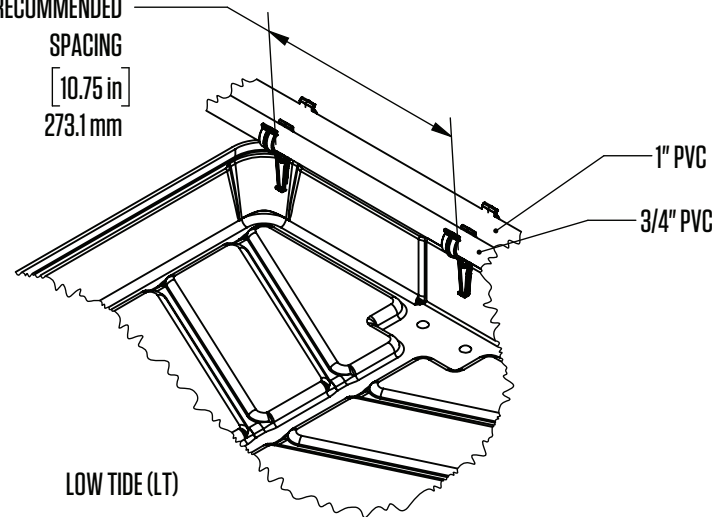

RECOMMEND
1 HEADER LOCK
PER GUTTER TRAY

GUTTER TRAY

RECOMMENDED
SPACING
[11.00 in]
279.4 mm

RACK TRAY

RECOMMENDED
SPACING
[8.7 in]
220.1 mm

ORIGINAL GROW (OG) TRAY

RECOMMENDED
SPACING
[10.75 in]
273.1 mm

LOW TIDE (LT)

BOTANICARE HEADER LOCK			
HGC PART #	HGC707010	COLOR	Black
MATERIAL	ABS	WEIGHT	0.04 lbs
COMPATIBLE BENCHES	Compatible with Original Grow Trays, Gutter Trays, Low Tide Trays, and Rack Trays. (Not compatible with Mobile Rack Trays) Visit botanicare.com/benching to learn more about Botanicare Benching Systems		