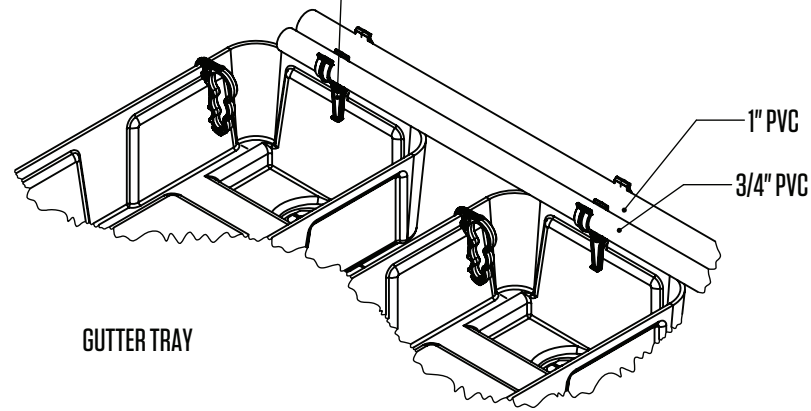

RECOMMEND
1 HEADER LOCK
PER GUTTER TRAY

GUTTER TRAY

RECOMMENDED
SPACING
[11.00 in]
279.4 mm

RACK TRAY

RECOMMENDED
SPACING
[8.7 in]
220.1 mm

ORIGINAL GROW (OG) TRAY

RECOMMENDED
SPACING
[10.75 in]
273.1 mm

LOW TIDE (LT)

BOTANICARE HEADER LOCK			
HGC PART #	HGC707010	COLOR	Black
MATERIAL	ABS	WEIGHT	0.04 lbs
COMPATIBLE BENCHES	Compatible with Original Grow Trays, Gutter Trays, Low Tide Trays, and Rack Trays. (Not compatible with Mobile Rack Trays) Visit botanicare.com/benching to learn more about Botanicare Benching Systems		