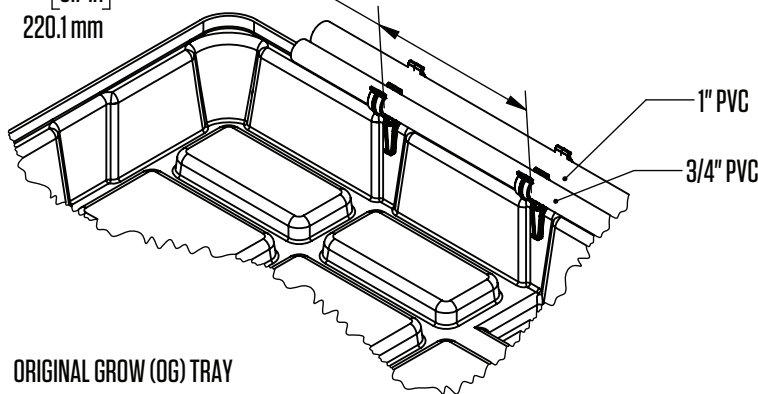

RECOMMEND
1 HEADER LOCK
PER GUTTER TRAY

GUTTER TRAY

RECOMMENDED
SPACING
[11.00 in]
279.4 mm

RACK TRAY

RECOMMENDED
SPACING
[8.7 in]
220.1 mm

ORIGINAL GROW (OG) TRAY

RECOMMENDED
SPACING
[10.75 in]
273.1 mm

LOW TIDE (LT)

BOTANICARE HEADER LOCK			
HGC PART #	HGC707010	COLOR	Black
MATERIAL	ABS	WEIGHT	0.04 lbs
COMPATIBLE BENCHES	Compatible with Original Grow Trays, Gutter Trays, Low Tide Trays, and Rack Trays. (Not compatible with Mobile Rack Trays) Visit botanicare.com/benching to learn more about Botanicare Benching Systems		