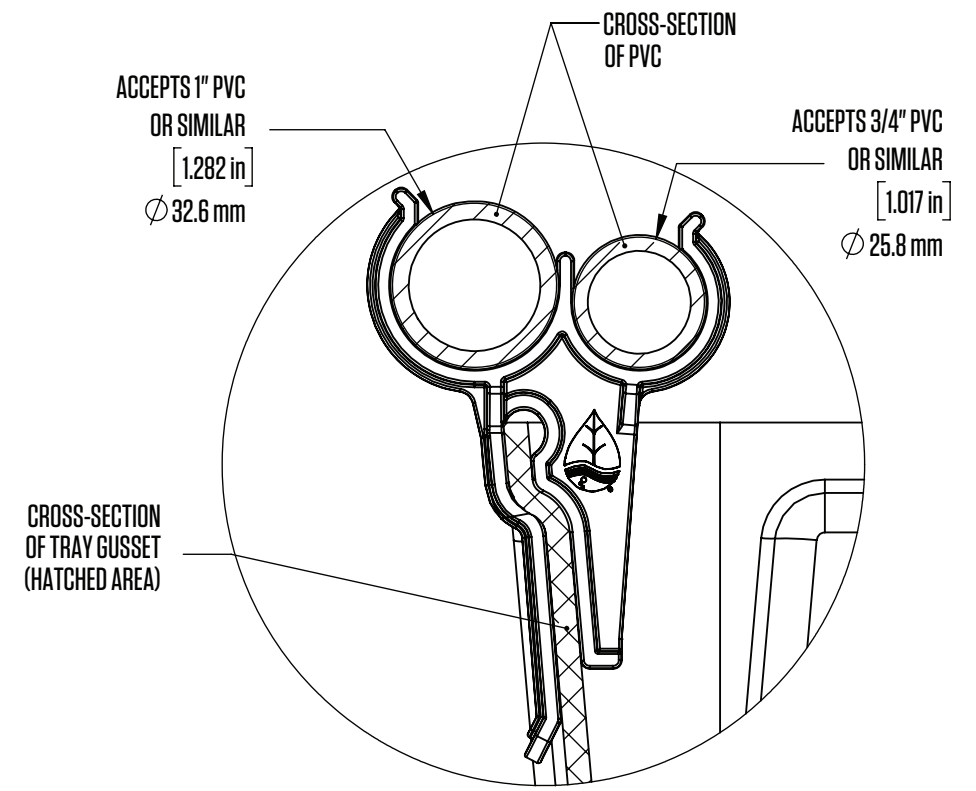

RECOMMEND
1 HEADER LOCK
PER GUTTER TRAY

GUTTER TRAY

RECOMMENDED
SPACING
[11.00 in]
279.4 mm

RACK TRAY

RECOMMENDED
SPACING
[8.7 in]
220.1 mm

ORIGINAL GROW (OG) TRAY

RECOMMENDED
SPACING
[10.75 in]
273.1 mm

LOW TIDE (LT)

IMAGE ABOVE SHOWN AS INSTALLED

This document is not intended to be used for installation purposes. We cannot cover all specific applications or anticipate all requirements. All specifications are subject to change without notice. HawthorneGC.com | Canada: HawthorneGC.ca

BOTANICARE HEADER LOCK			
HGC PART #	HGC707010	COLOR	Black
MATERIAL	ABS	WEIGHT	0.04 lbs
COMPATIBLE BENCHES	Compatible with Original Grow Trays, Gutter Trays, Low Tide Trays, and Rack Trays. (Not compatible with Mobile Rack Trays) Visit botanicare.com/benching to learn more about Botanicare Benching Systems		