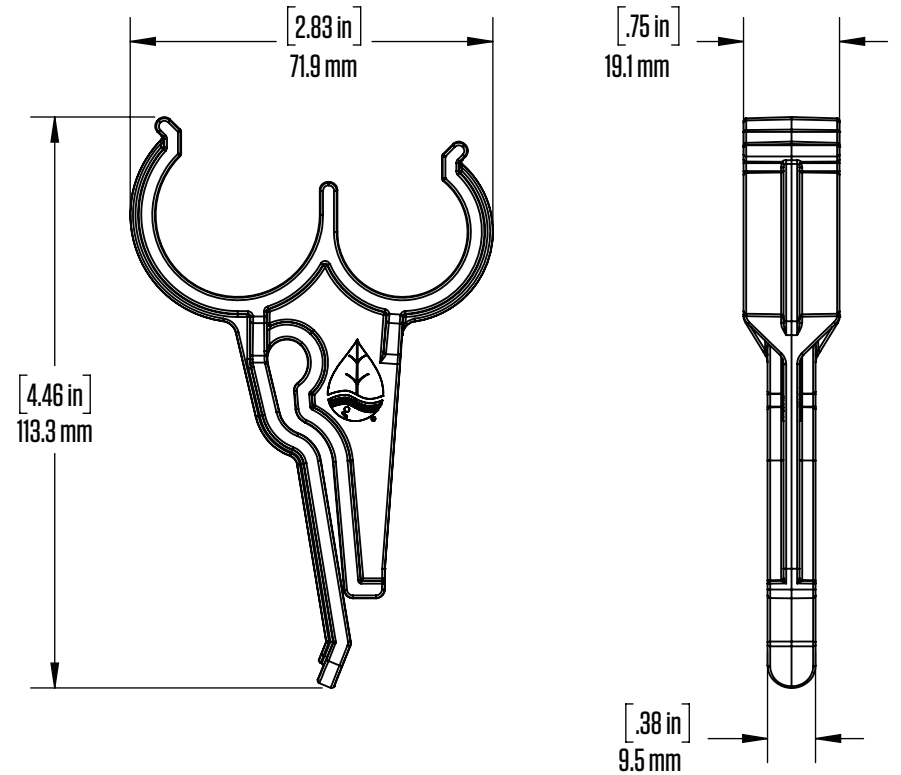

RECOMMEND
1 HEADER LOCK
PER GUTTER TRAY

GUTTER TRAY

RECOMMENDED
SPACING
[11.00 in]
279.4 mm

RACK TRAY

RECOMMENDED
SPACING
[8.7 in]
220.1 mm

ORIGINAL GROW (OG) TRAY

RECOMMENDED
SPACING
[10.75 in]
273.1 mm

LOW TIDE (LT)

IMAGE ABOVE SHOWN AS INSTALLED

This document is not intended to be used for installation purposes. We cannot cover all specific applications or anticipate all requirements. All specifications are subject to change without notice. HawthorneGC.com | Canada: HawthorneGC.ca

BOTANICARE HEADER LOCK			
HGC PART #	HGC707010	COLOR	Black
MATERIAL	ABS	WEIGHT	0.04 lbs
COMPATIBLE BENCHES	Compatible with Original Grow Trays, Gutter Trays, Low Tide Trays, and Rack Trays. (Not compatible with Mobile Rack Trays) Visit botanicare.com/benching to learn more about Botanicare Benching Systems		