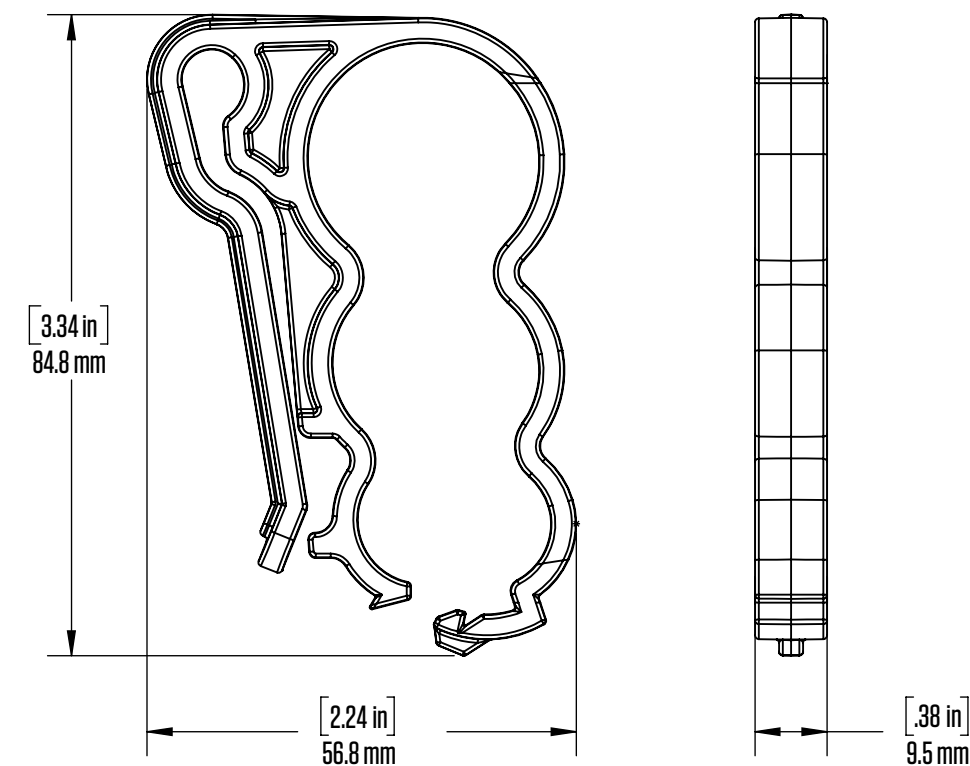

CROSS-SECTION OF TRAY GUSSET (HATCHED AREA)

IMAGE ABOVE SHOWN AS INSTALLED

BOTANICARE IRRIGATION LINE LOCK			
<b>HGC PART #</b>	HGC707009	<b>COLOR</b>	Black
<b>MATERIAL</b>	ABS	<b>WEIGHT</b>	0.03 lbs
<b>COMPATIBLE BENCHES</b>	Compatible with Original Grow Trays, Gutter Trays, Low Tide Trays, and Rack Trays. (Not compatible with Mobile Rack Trays) Visit <a href="http://botanicare.com/benching">botanicare.com/benching</a> to learn more about Botanicare Benching Systems		