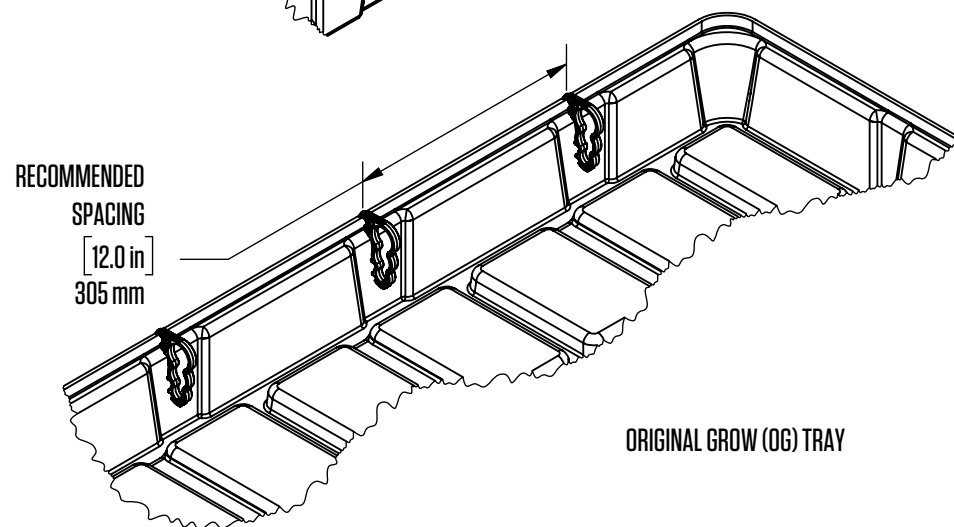

CROSS-SECTION OF TRAY GUSSET (HATCHED AREA)

IMAGE ABOVE SHOWN AS INSTALLED

BOTANICARE IRRIGATION LINE LOCK			
<b>HGC PART #</b>	HGC707009	<b>COLOR</b>	Black
<b>MATERIAL</b>	ABS	<b>WEIGHT</b>	0.03 lbs
<b>COMPATIBLE BENCHES</b>	Compatible with Original Grow Trays, Gutter Trays, Low Tide Trays, and Rack Trays. (Not compatible with Mobile Rack Trays) Visit <a href="http://botanicare.com/benching">botanicare.com/benching</a> to learn more about Botanicare Benching Systems		