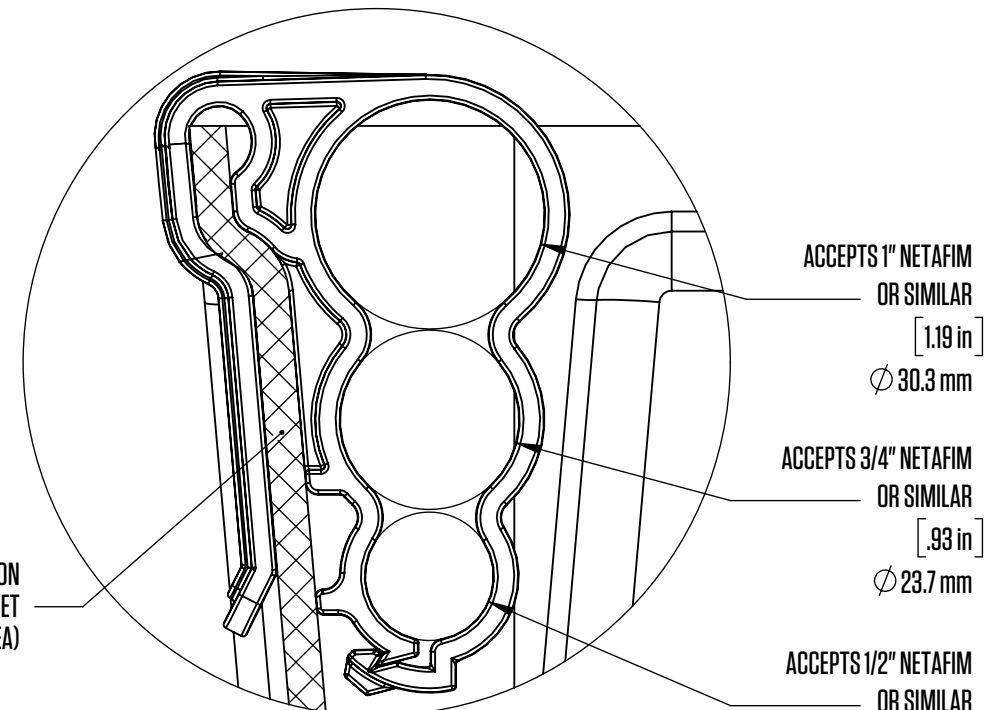

CROSS-SECTION OF TRAY GUSSET (HATCHED AREA)

IMAGE ABOVE SHOWN AS INSTALLED

BOTANICARE IRRIGATION LINE LOCK			
<b>HGC PART #</b>	HGC707009	<b>COLOR</b>	Black
<b>MATERIAL</b>	ABS	<b>WEIGHT</b>	0.03 lbs
<b>COMPATIBLE BENCHES</b>	Compatible with Original Grow Trays, Gutter Trays, Low Tide Trays, and Rack Trays. (Not compatible with Mobile Rack Trays) Visit <a href="http://botanicare.com/benching">botanicare.com/benching</a> to learn more about Botanicare Benching Systems		