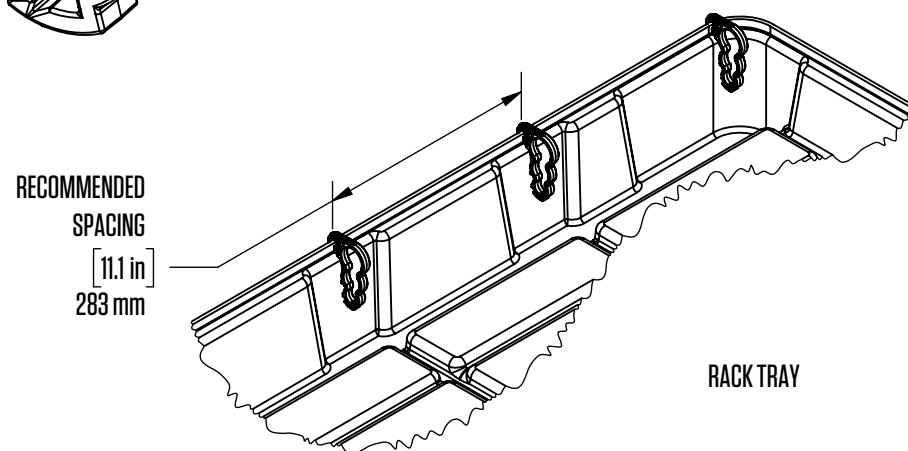

CROSS-SECTION OF TRAY GUSSET (HATCHED AREA)

IMAGE ABOVE SHOWN AS INSTALLED

BOTANICARE IRRIGATION LINE LOCK			
<b>HGC PART #</b>	HGC707009	<b>COLOR</b>	Black
<b>MATERIAL</b>	ABS	<b>WEIGHT</b>	0.03 lbs
<b>COMPATIBLE BENCHES</b>	Compatible with Original Grow Trays, Gutter Trays, Low Tide Trays, and Rack Trays. (Not compatible with Mobile Rack Trays) Visit <a href="http://botanicare.com/benching">botanicare.com/benching</a> to learn more about Botanicare Benching Systems		