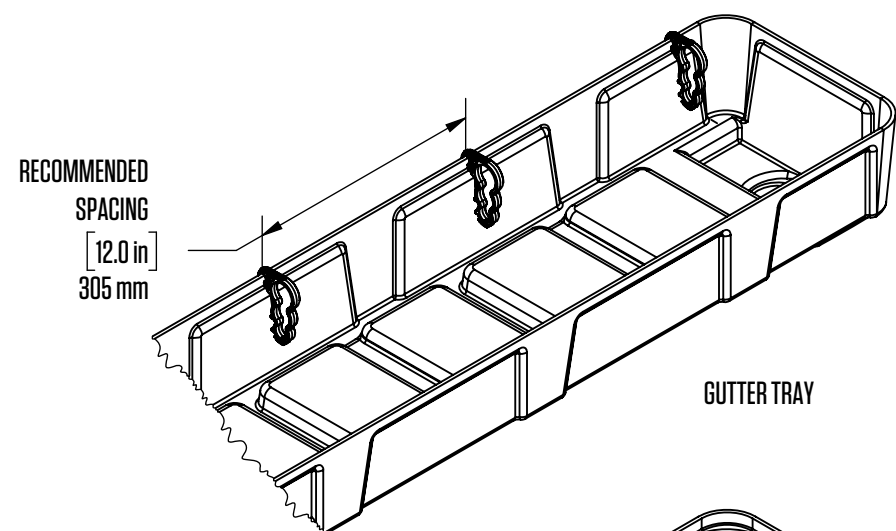

CROSS-SECTION OF TRAY GUSSET (HATCHED AREA)

IMAGE ABOVE SHOWN AS INSTALLED

BOTANICARE IRRIGATION LINE LOCK			
<b>HGC PART #</b>	HGC707009	<b>COLOR</b>	Black
<b>MATERIAL</b>	ABS	<b>WEIGHT</b>	0.03 lbs
<b>COMPATIBLE BENCHES</b>	Compatible with Original Grow Trays, Gutter Trays, Low Tide Trays, and Rack Trays. (Not compatible with Mobile Rack Trays) Visit <a href="http://botanicare.com/benching">botanicare.com/benching</a> to learn more about Botanicare Benching Systems		