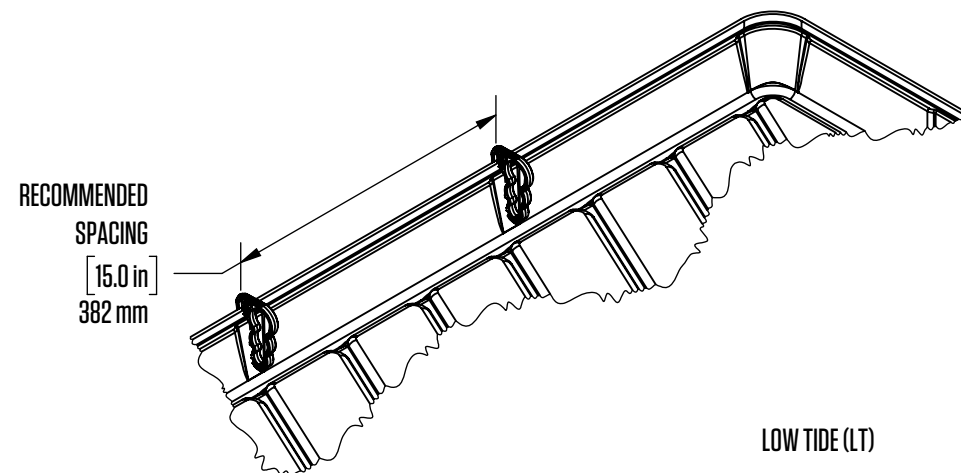

CROSS-SECTION OF TRAY GUSSET (HATCHED AREA)

IMAGE ABOVE SHOWN AS INSTALLED

BOTANICARE IRRIGATION LINE LOCK			
<b>HGC PART #</b>	HGC707009	<b>COLOR</b>	Black
<b>MATERIAL</b>	ABS	<b>WEIGHT</b>	0.03 lbs
<b>COMPATIBLE BENCHES</b>	Compatible with Original Grow Trays, Gutter Trays, Low Tide Trays, and Rack Trays. (Not compatible with Mobile Rack Trays) Visit <a href="http://botanicare.com/benching">botanicare.com/benching</a> to learn more about Botanicare Benching Systems		