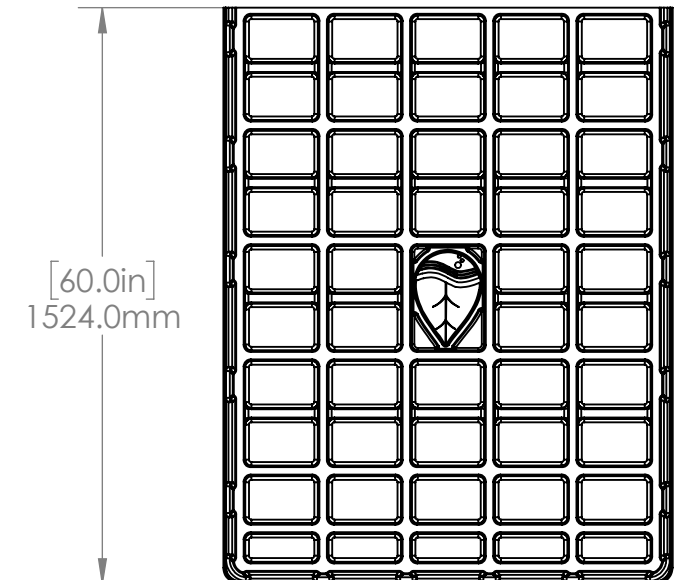

BOTANICARE 4'Wx3'L END TRAY BLACK ABS/1			
HGC PART #	HGC706163	COLOR	Black
MATERIAL	Recycled ABS	WEIGHT	13.82 lbs
COMPATIBLE BENCHES	Visit <a href="http://Growmod.Botanicare.com">Growmod.Botanicare.com</a> to learn more about the Botaincare Slide Bench System.		

**BOTANICARE 4'Wx2'L END TRAY BLACK ABS/1**  
HGC706164  
8.82 lbs

**BOTANICARE 4'Wx3'L END TRAY BLACK ABS/1**  
HGC706163  
13.82 lbs

**BOTANICARE 4'Wx4'L END TRAY BLACK ABS/1**  
HGC706162  
18.14 lbs

**BOTANICARE 4'Wx5'L END TRAY BLACK ABS/1**  
HGC706010  
21.14 lbs