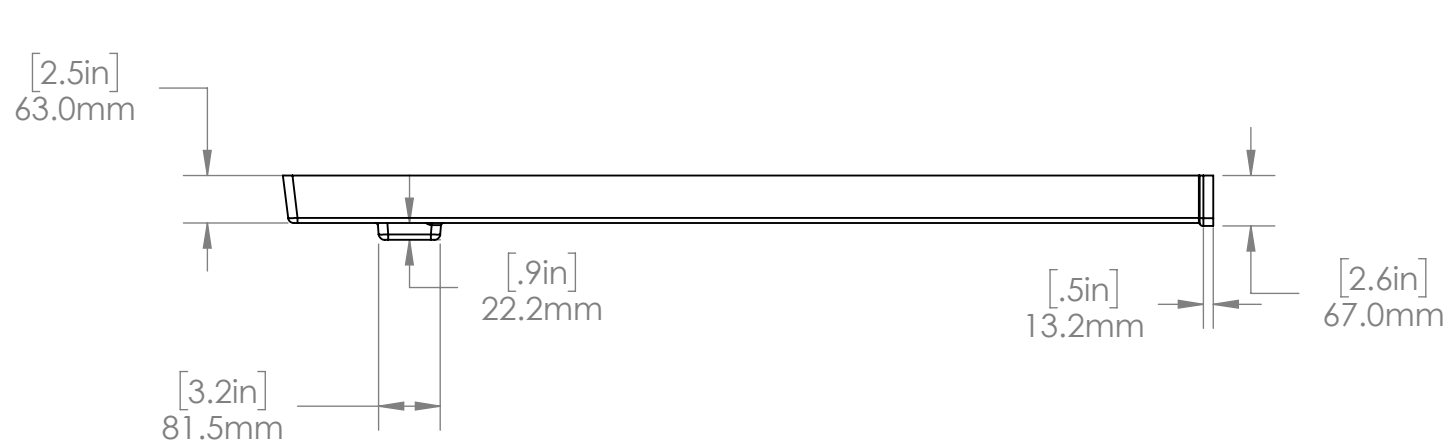

DETAIL A

BOTANICARE® CT DRAIN TRAY 4 FT X 4 FT - WHITE ABS			
HGC PART #	HGC707082	COLOR	White
MATERIAL	Virgin ABS Cap	WEIGHT	14.89 lbs