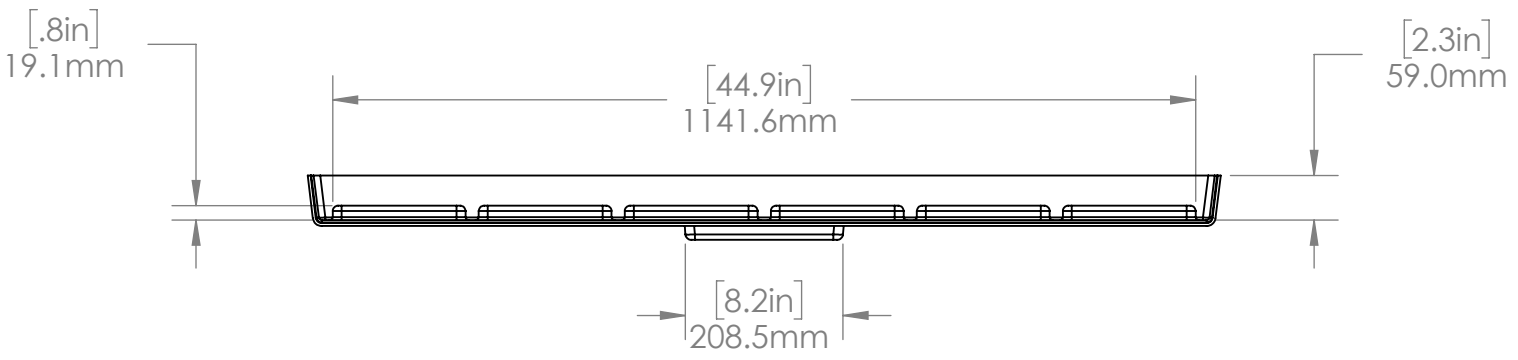

DETAIL A

BOTANICARE® CT DRAIN TRAY 4 FT X 4 FT - WHITE ABS			
HGC PART #	HGC707082	COLOR	White
MATERIAL	Virgin ABS Cap	WEIGHT	14.89 lbs