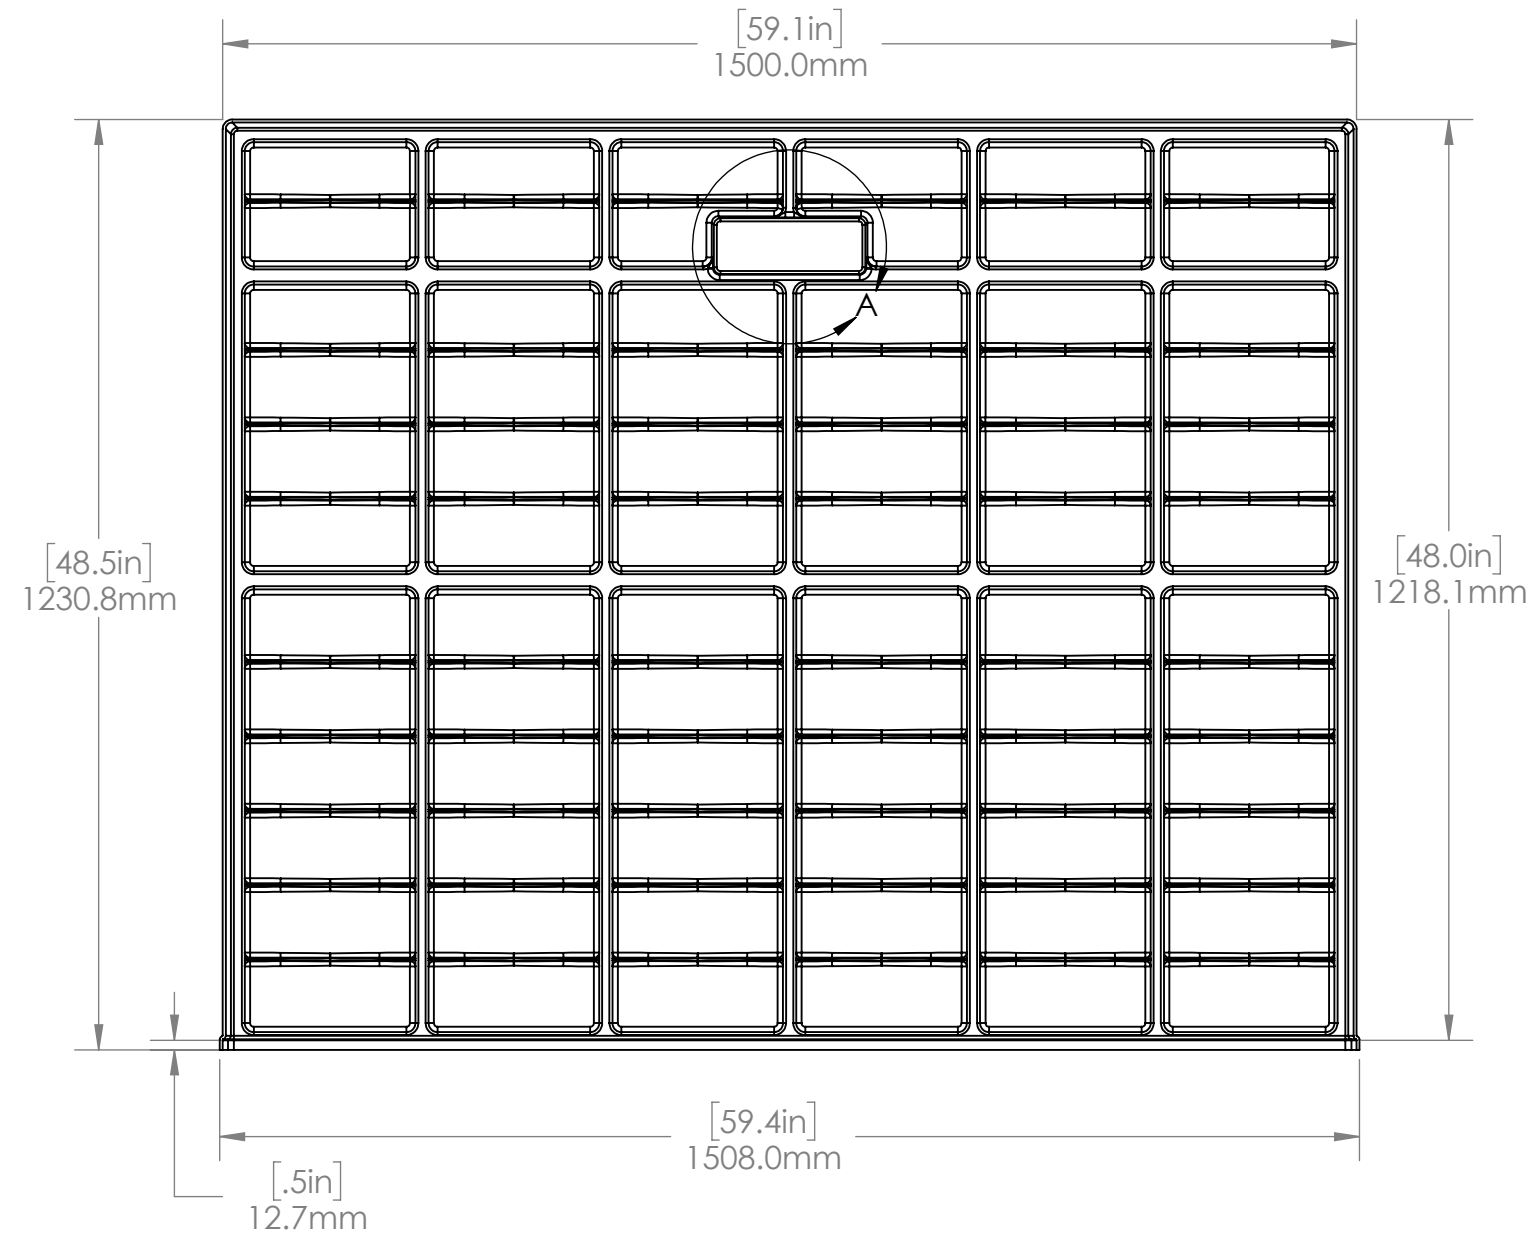

DETAIL A

BOTANICARE® CT DRAIN TRAY 4 FT X 5 FT - WHITE ABS

HGC PART #	HGC707086	COLOR	White
MATERIAL	Virgin ABS Cap	WEIGHT	18.57 lbs