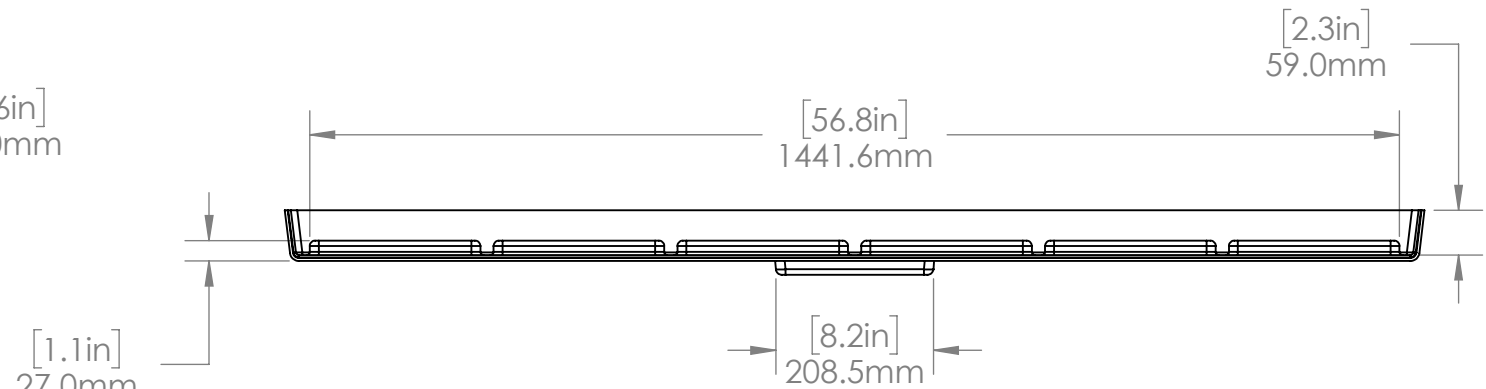

DETAIL A

BOTANICARE® CT DRAIN TRAY 4 FT X 5 FT - WHITE ABS

HGC PART #	HGC707086	COLOR	White
MATERIAL	Virgin ABS Cap	WEIGHT	18.57 lbs