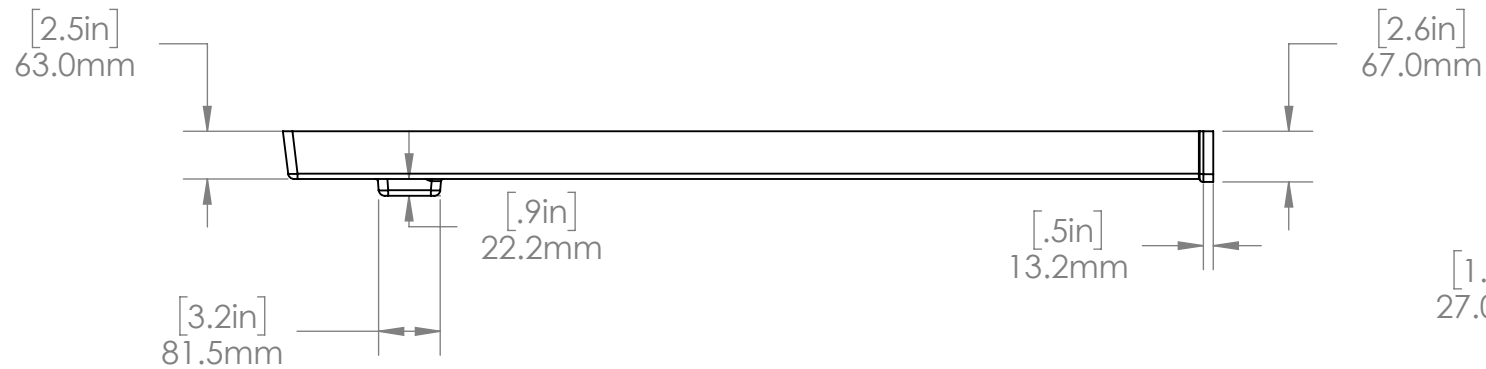

DETAIL A

BOTANICARE® CT DRAIN TRAY 4 FT X 5 FT - WHITE ABS

HGC PART #	HGC707086	COLOR	White
MATERIAL	Virgin ABS Cap	WEIGHT	18.57 lbs