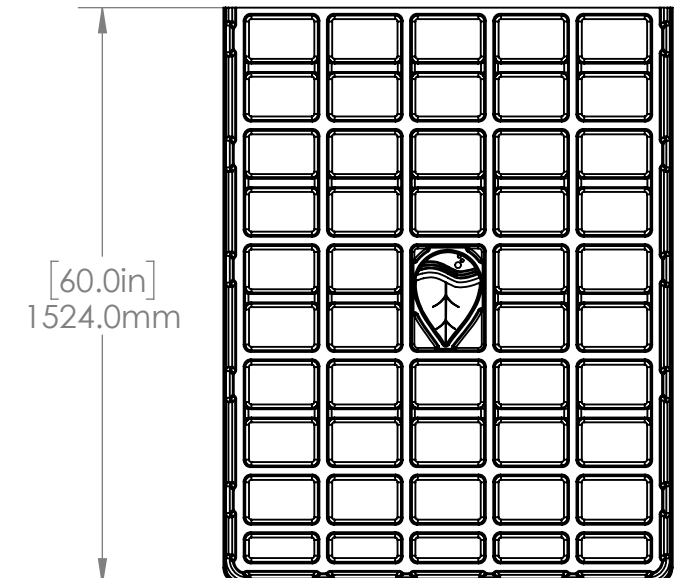

BOTANICARE 4'Wx5'L END TRAY BLACK ABS/1			
HGC PART #	HGC706010	COLOR	Black
MATERIAL	Recycled ABS	WEIGHT	21.4 lbs
COMPATIBLE BENCHES	Visit Growmod.Botanicare.com to learn more about the Botaincare Slide Bench System.		

BOTANICARE 4'Wx2'L END TRAY BLACK ABS/1
HGC706164
8.82 lbs

BOTANICARE 4'Wx3'L END TRAY BLACK ABS/1
HGC706163
13.82 lbs

BOTANICARE 4'Wx4'L END TRAY BLACK ABS/1
HGC706162
18.14 lbs

BOTANICARE 4'Wx5'L END TRAY BLACK ABS/1
HGC706010
21.14 lbs