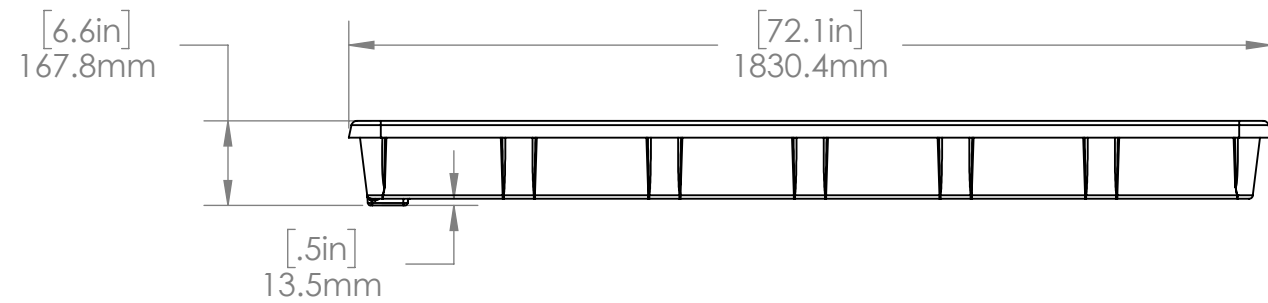

DETAIL A

BOTANICARE OD TRAY 4 FT X 6 FT - BLACK			
HGC PART #	HGC707347	COLOR	Black
MATERIAL	Recycled ABS	WEIGHT	25.33 lbs