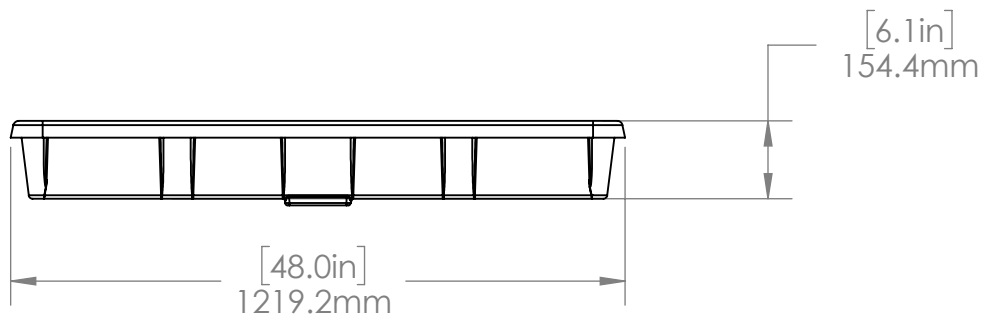

DETAIL A

BOTANICARE OD TRAY 4 FT X 6 FT - BLACK			
HGC PART #	HGC707347	COLOR	Black
MATERIAL	Recycled ABS	WEIGHT	25.33 lbs