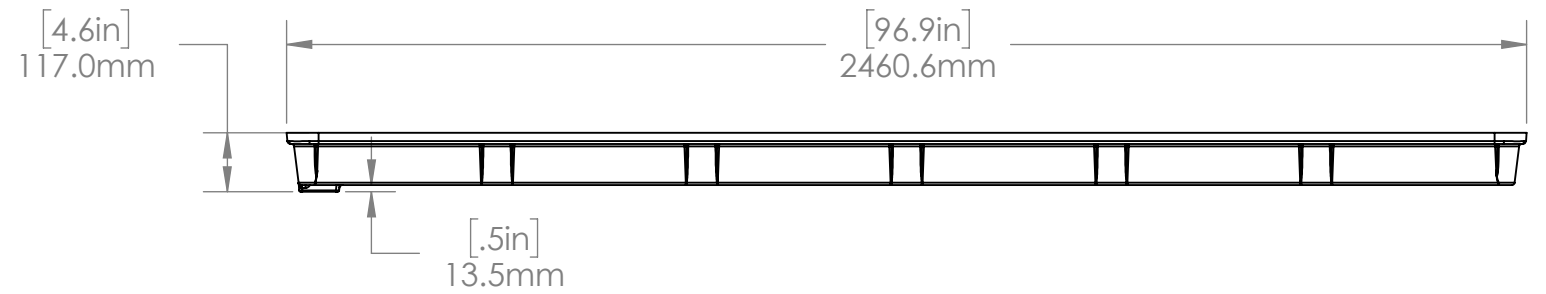

DETAIL A

BOTANICARE LT TRAY 4 FT X 8 FT - BLACK			
HGC PART #	HGC707315	COLOR	Black
MATERIAL	Recycled ABS	WEIGHT	29.58 lbs