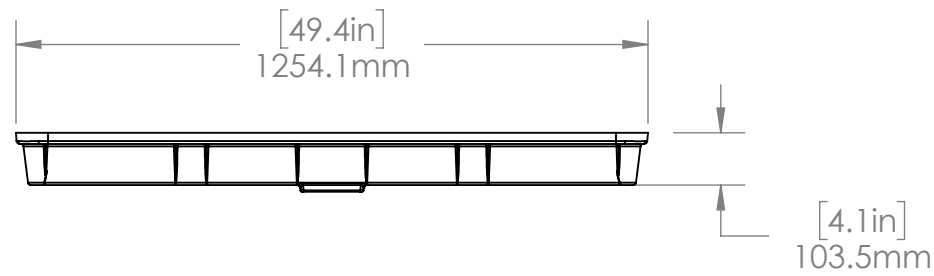

DETAIL A

BOTANICARE LT TRAY 4 FT X 8 FT - BLACK			
HGC PART #	HGC707315	COLOR	Black
MATERIAL	Recycled ABS	WEIGHT	29.58 lbs