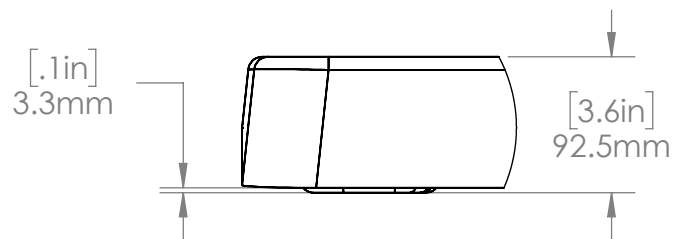

[96.0in]
2438.4mm

DETAIL B
DRAIN AREA

DETAIL A
DRAIN DEPTH

[3.5in]
89.2mm

[48.0in]
1218.5mm

[1.5in]
OFFSET

[3.5in]
89.2mm

BOTANICARE MOBILE RACK TRAY - 4FTX8FT

HGC PART #	HGC707360	COLOR	White
MATERIAL	Virgin ABS Cap	WEIGHT	56.13 lbs
COMPATIBLE BENCHES	Spacesaver Wide Span GROW (96 in x 48 in Shelving Systems) or common shelving systems with 1.5" beam spacing		