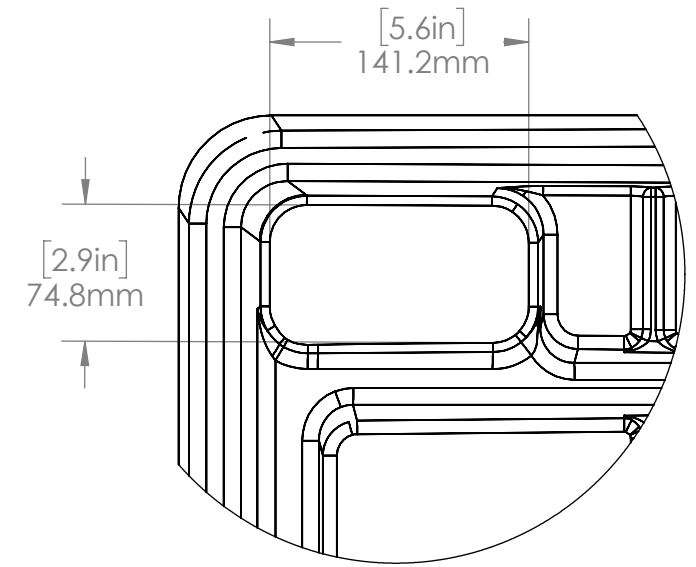

[96.0in]
2438.4mm

DETAIL B
DRAIN AREA

DETAIL A
DRAIN DEPTH

[3.5in]
89.2mm

[48.0in]
1218.5mm

[1.5in]
OFFSET

[3.5in]
89.2mm

BOTANICARE MOBILE RACK TRAY - 4FTX8FT

HGC PART #	HGC707360	COLOR	White
MATERIAL	Virgin ABS Cap	WEIGHT	56.13 lbs
COMPATIBLE BENCHES	Spacesaver Wide Span GROW (96 in x 48 in Shelving Systems) or common shelving systems with 1.5" beam spacing		