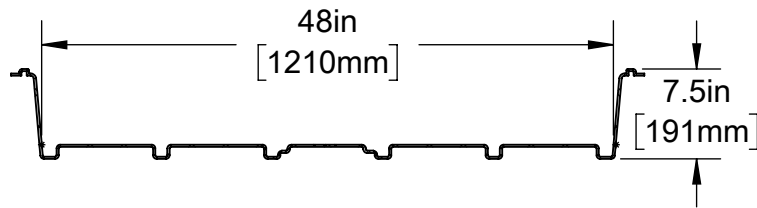

BOTANICARE®

SECTION A-A