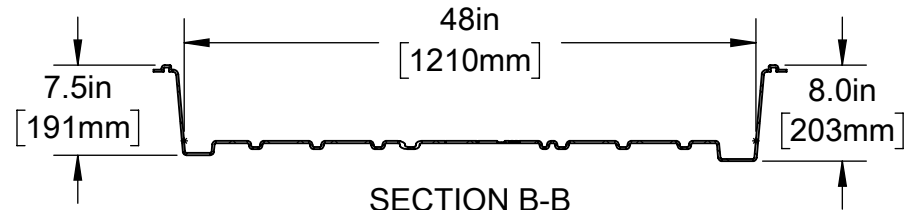

BOTANICARE®

HAWTHORNE™

THIS DOCUMENT IS NOT INTENDED TO BE USED FOR INSTALLATION PURPOSES.
WE CANNOT COVER ALL SPECIFIC APPLICATIONS OR ANTICIPATE ALL REQUIREMENTS.
ALL SPECIFICATIONS ARE SUBJECT TO CHANGE WITHOUT NOTICE
HAWTHORNEGC.COM | CANADA: HAWTHORNEGC.CA

BOTANICARE 4X4 CORE ID TRAY

HGC PART #	HGC732429	COLOR	Black
MATERIAL	ABS	WEIGHT	18.1 lbs