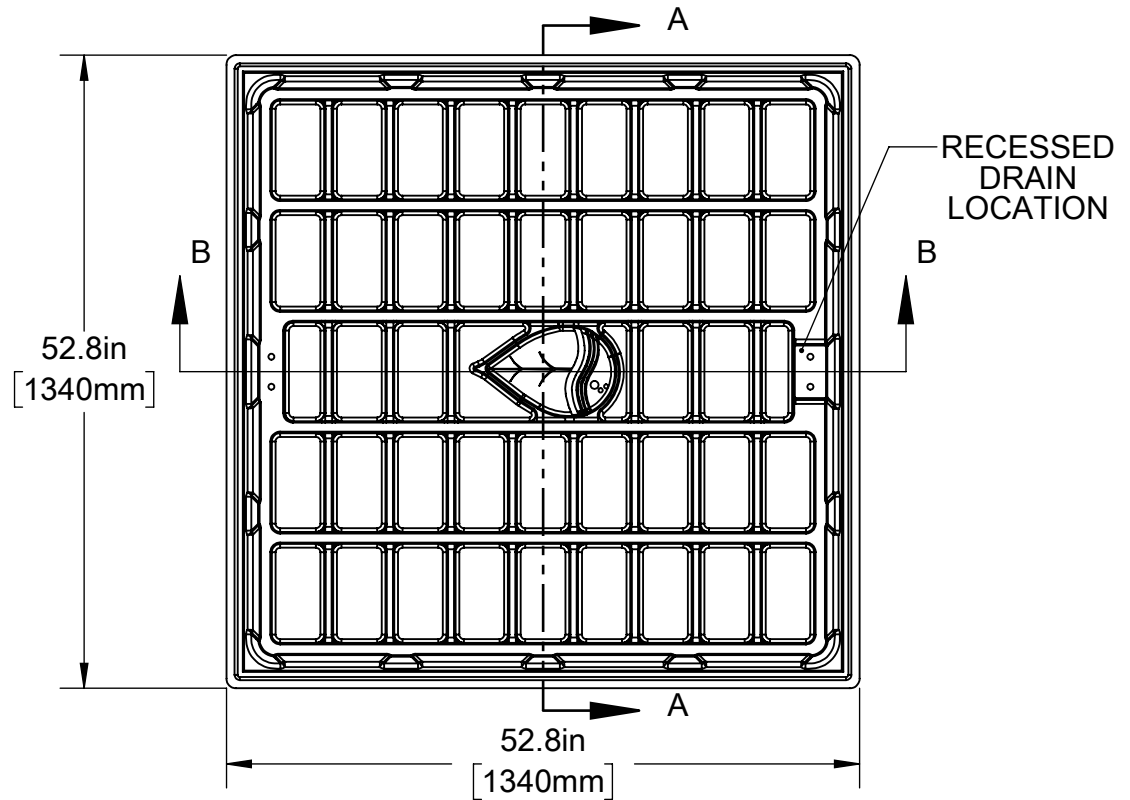

BOTANICARE®

SECTION A-A

SECTION B-B

HAWTHORNE™

THIS DOCUMENT IS NOT INTENDED TO BE USED FOR INSTALLATION PURPOSES.
WE CANNOT COVER ALL SPECIFIC APPLICATIONS OR ANTICIPATE ALL REQUIREMENTS.
ALL SPECIFICATIONS ARE SUBJECT TO CHANGE WITHOUT NOTICE
HAWTHORNEGC.COM | CANADA: HAWTHORNEGC.CA

BOTANICARE 4X4 CORE ID TRAY

HGC PART #	HGC732429	COLOR	Black
MATERIAL	ABS	WEIGHT	18.1 lbs