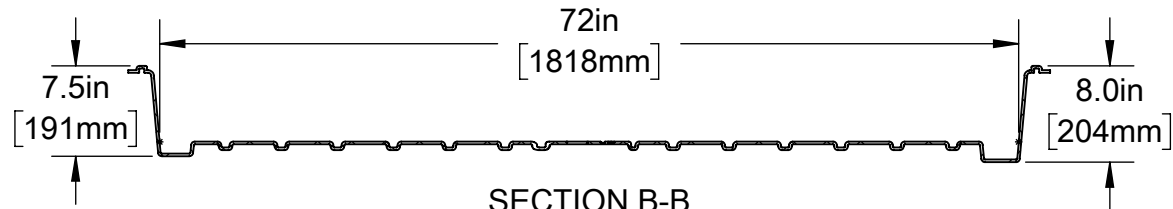

BOTANICARE®

HAWTHORNE™

THIS DOCUMENT IS NOT INTENDED TO BE USED FOR INSTALLATION PURPOSES.
WE CANNOT COVER ALL SPECIFIC APPLICATIONS OR ANTICIPATE ALL REQUIREMENTS.
ALL SPECIFICATIONS ARE SUBJECT TO CHANGE WITHOUT NOTICE
HAWTHORNEGC.COM | CANADA: HAWTHORNEGC.CA

BOTANICARE 3X6 CORE ID TRAY

HGC PART #	HGC732431	COLOR	Black
MATERIAL	ABS	WEIGHT	20.4 lbs