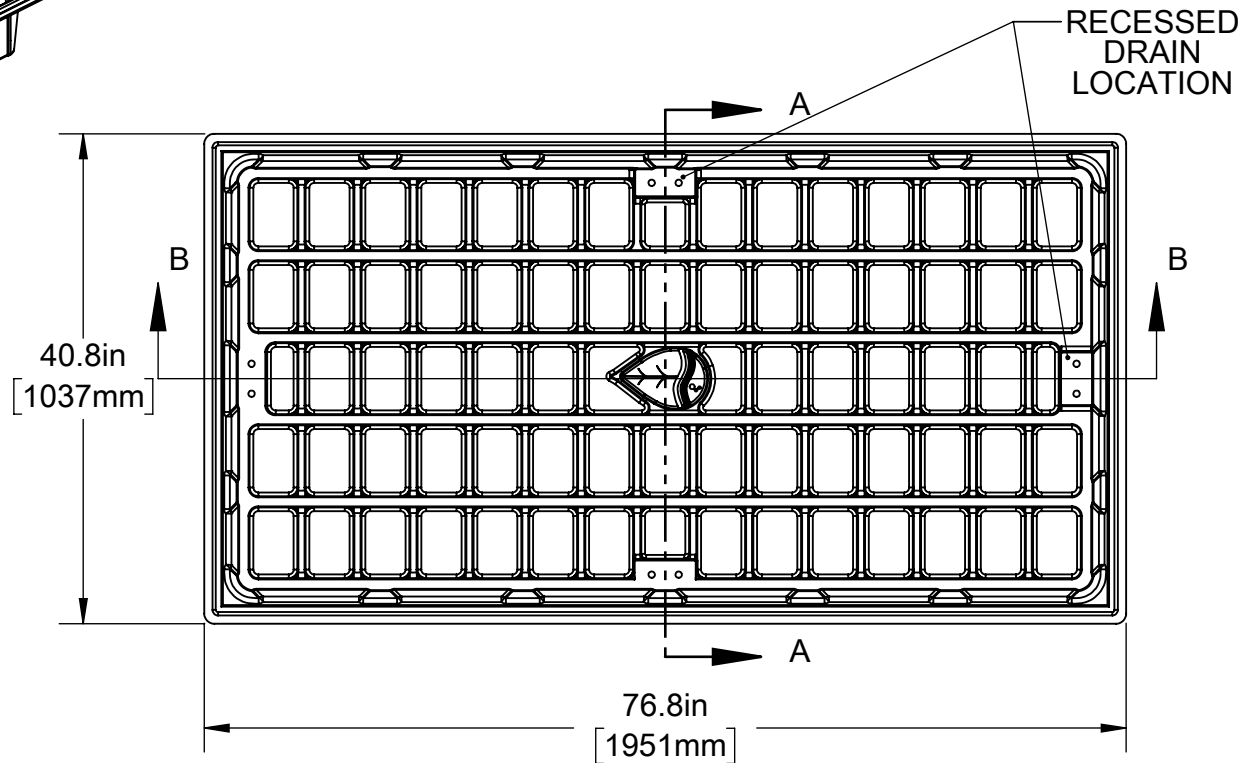

BOTANICARE®

HAWTHORNE™

THIS DOCUMENT IS NOT INTENDED TO BE USED FOR INSTALLATION PURPOSES.
WE CANNOT COVER ALL SPECIFIC APPLICATIONS OR ANTICIPATE ALL REQUIREMENTS.
ALL SPECIFICATIONS ARE SUBJECT TO CHANGE WITHOUT NOTICE
HAWTHORNEGC.COM | CANADA: HAWTHORNEGC.CA

BOTANICARE 3X6 CORE ID TRAY

HGC PART #	HGC732431	COLOR	Black
MATERIAL	ABS	WEIGHT	20.4 lbs