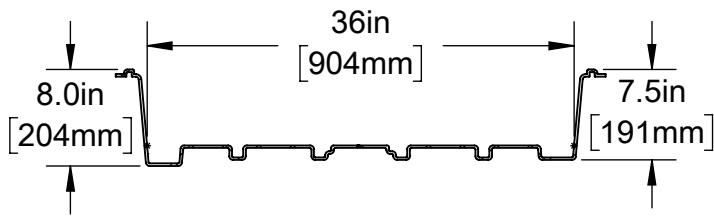

BOTANICARE®

HAWTHORNE™

THIS DOCUMENT IS NOT INTENDED TO BE USED FOR INSTALLATION PURPOSES.
WE CANNOT COVER ALL SPECIFIC APPLICATIONS OR ANTICIPATE ALL REQUIREMENTS.
ALL SPECIFICATIONS ARE SUBJECT TO CHANGE WITHOUT NOTICE
HAWTHORNEGC.COM | CANADA: HAWTHORNEGC.CA

BOTANICARE 3X6 CORE ID TRAY

HGC PART #	HGC732431	COLOR	Black
MATERIAL	ABS	WEIGHT	20.4 lbs