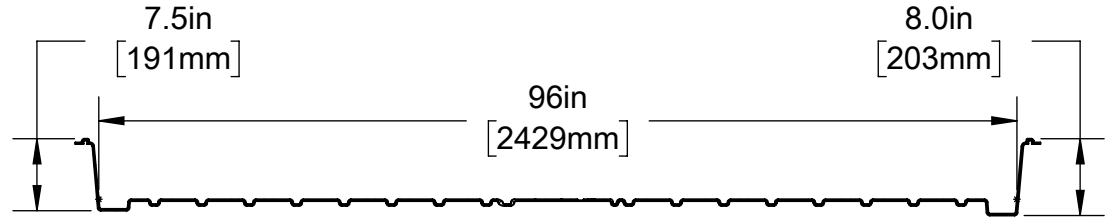

BOTANICARE®

SECTION B-B