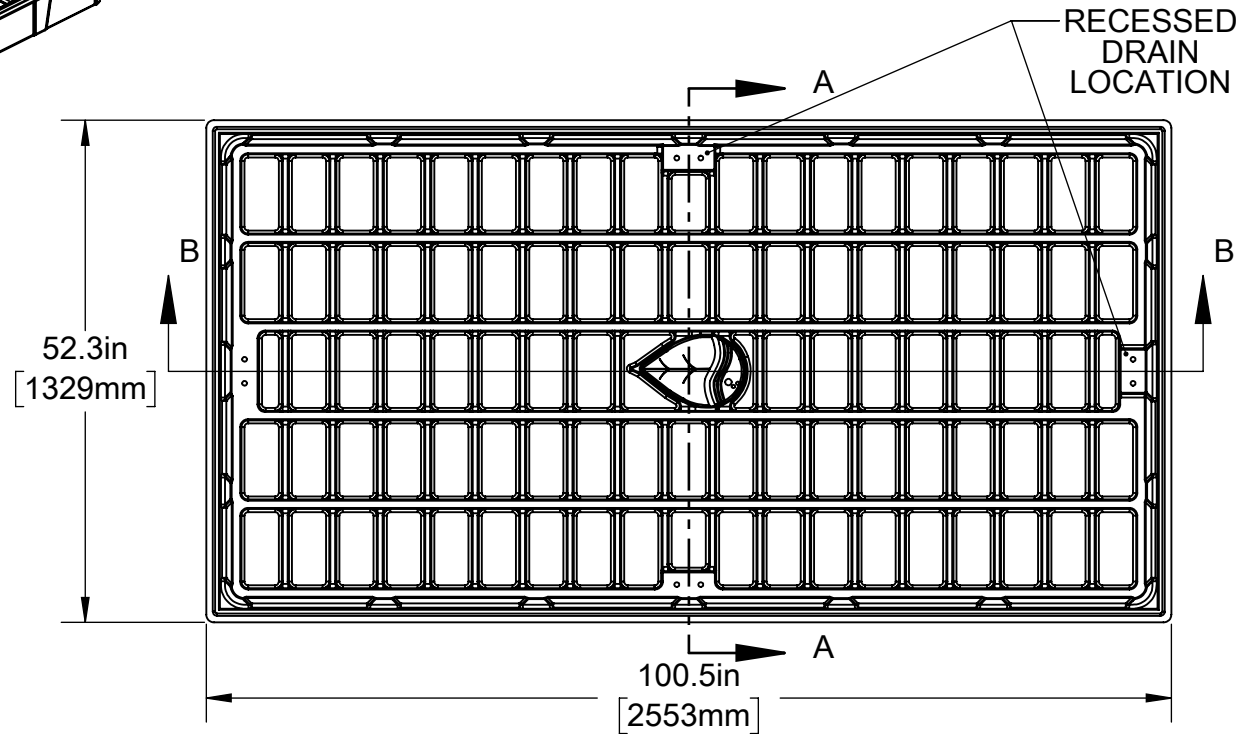

BOTANICARE®

SECTION B-B

SECTION A-A

HAWTHORNE™

THIS DOCUMENT IS NOT INTENDED TO BE USED FOR INSTALLATION PURPOSES.
WE CANNOT COVER ALL SPECIFIC APPLICATIONS OR ANTICIPATE ALL REQUIREMENTS.
ALL SPECIFICATIONS ARE SUBJECT TO CHANGE WITHOUT NOTICE
HAWTHORNEGC.COM | CANADA: HAWTHORNEGC.CA

BOTANICARE 4X8 CORE ID TRAY

HGC PART #	HGC732433	COLOR	Black
MATERIAL	ABS	WEIGHT	34.6 lbs