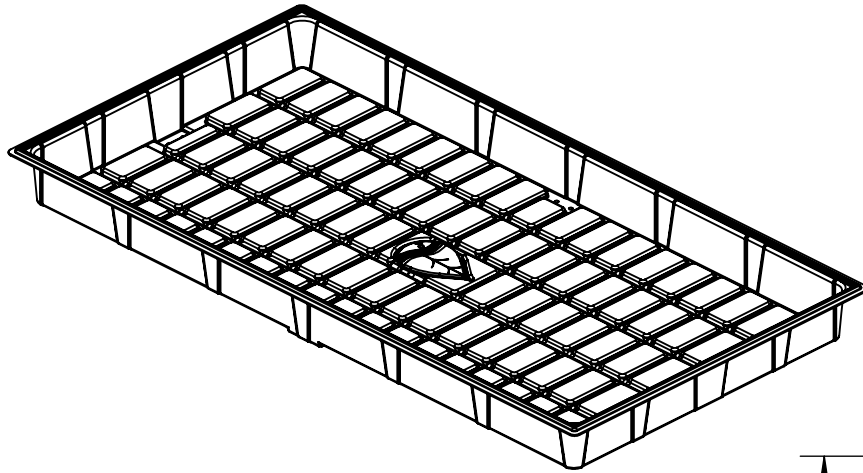

BOTANICARE®

SECTION B-B

SECTION A-A

HAWTHORNE™

THIS DOCUMENT IS NOT INTENDED TO BE USED FOR INSTALLATION PURPOSES.
WE CANNOT COVER ALL SPECIFIC APPLICATIONS OR ANTICIPATE ALL REQUIREMENTS.
ALL SPECIFICATIONS ARE SUBJECT TO CHANGE WITHOUT NOTICE
HAWTHORNEGC.COM | CANADA: HAWTHORNEGC.CA

BOTANICARE 4X8 CORE ID TRAY

HGC PART #	HGC732433	COLOR	Black
MATERIAL	ABS	WEIGHT	34.6 lbs