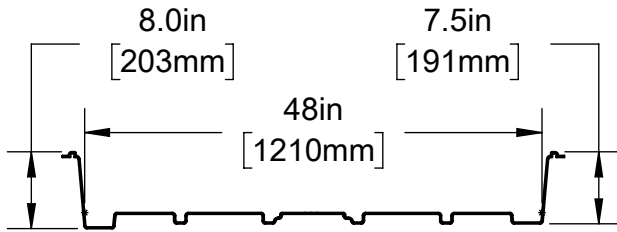

SECTION A-A